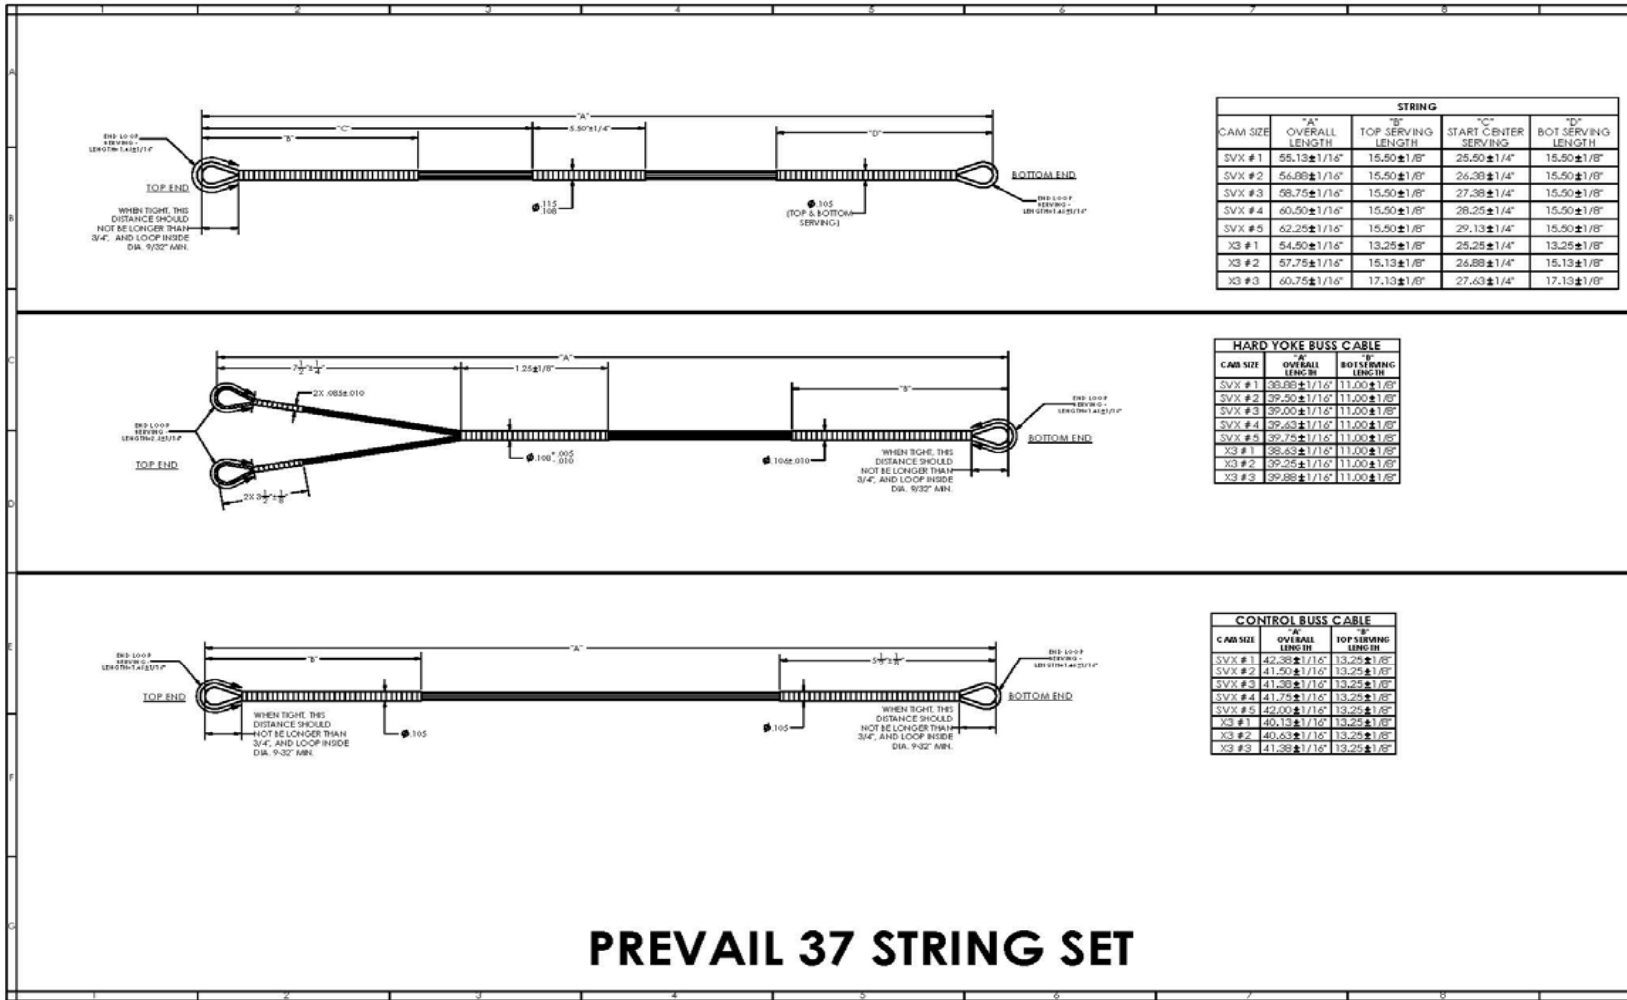

65/75 %	7 3/8	38 1/8	30	C	#3	60.75	41.38	39.88
65/75 %	7 3/8	38 1/8	30 1/2	D	#3	60.75	41.38	39.88
65/75 %	7 3/8	38 1/8	31	*E	#3	60.75	41.38	39.88

String Model: SVX-PV

Date: 2/21/18

X3-PV2

Model: Prevail 37

Limb: XT2000

Stealth Shot Bar: N/A

Pocket: W10

Model Year: 2018

Bar Mount #1

Limb Bolt Length: 1.75

Rocker: #6

*=Shipped Module Position

Bow Mount #1

Limb Shox #3

PREVAIL 37 STRING SET